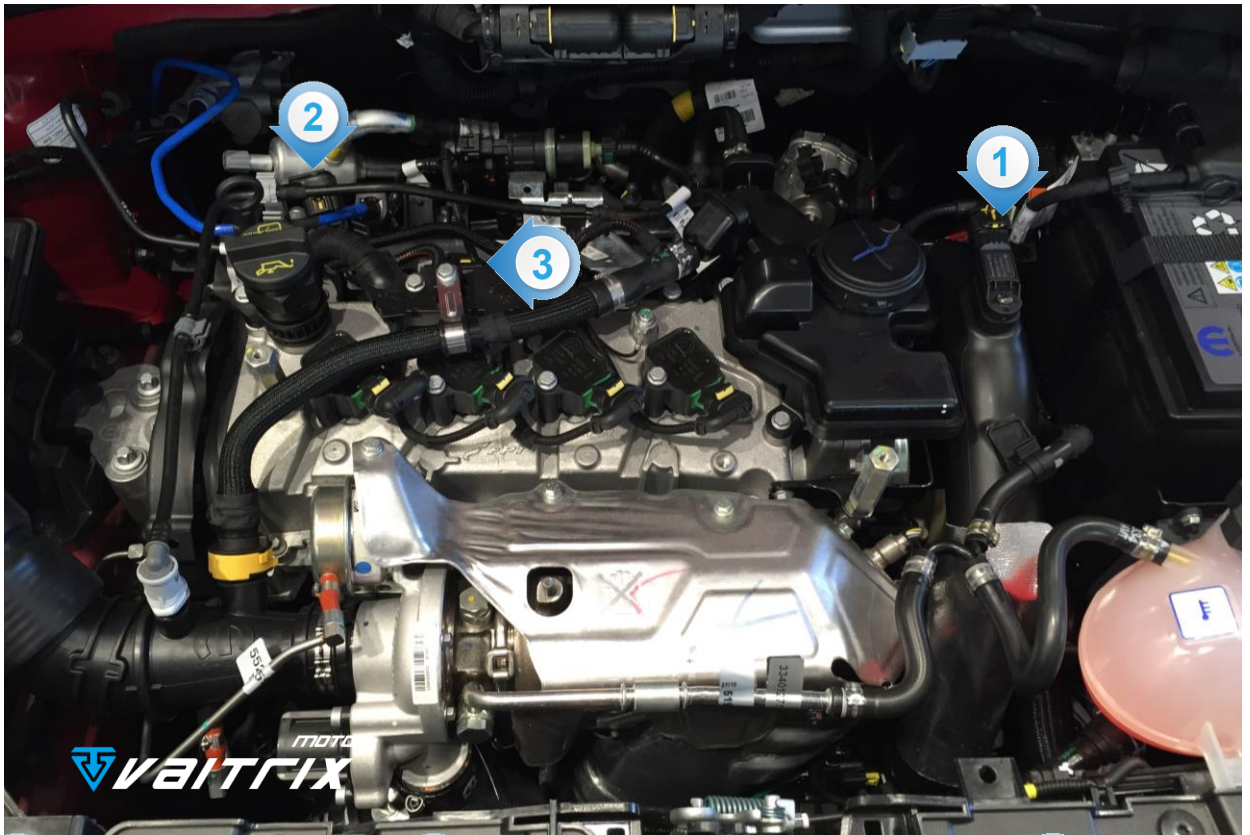

# INSTALLATION GUIDE OF METHANOL PIGGYBACK / PRECISION GEN2 PLUG & PLAY GAUGE FOR 1.4 MultiAir

## NOTICE:

Please turn off ignition, put the car to sleep mode and start installation after ten minutes !

**1** OP1 BOOST

**2** OP2 MANIFOLD (GAUGE)

**3** CAMSHAFT