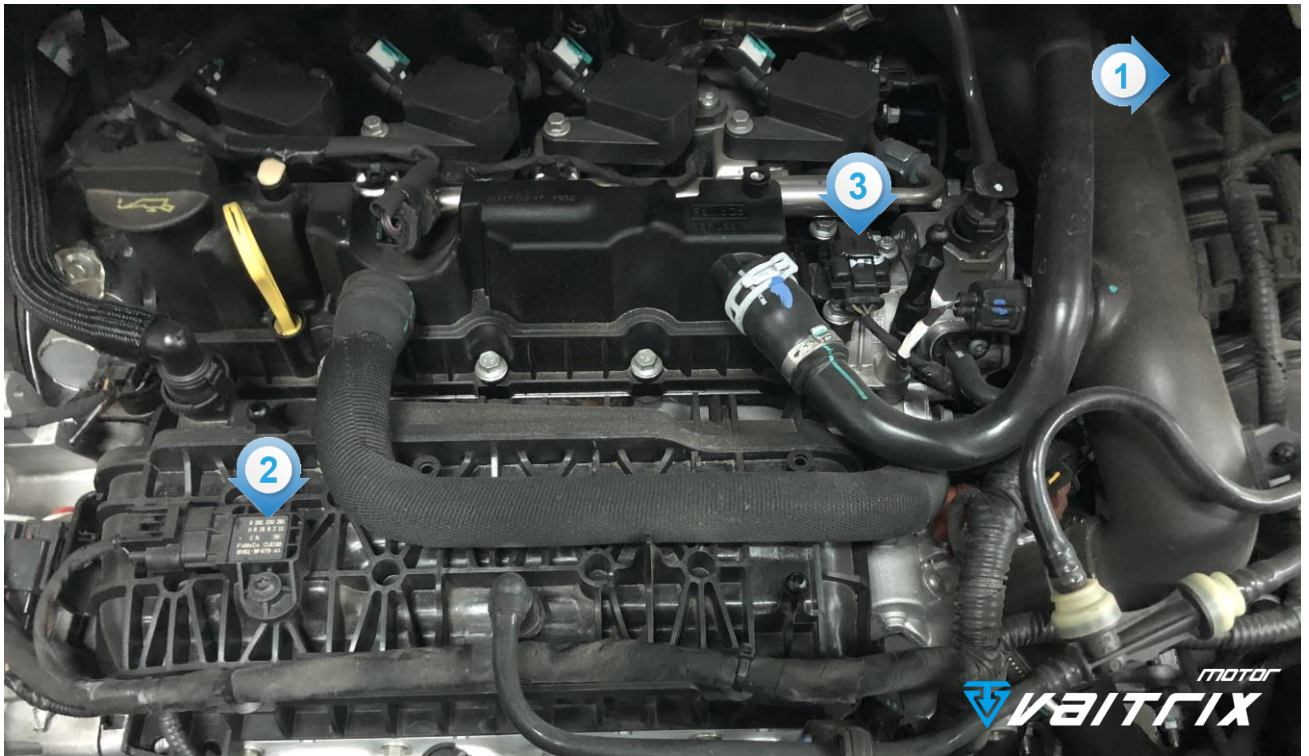

## INSTALLATION GUIDE OF METHANOL PIGGYBACK / PRECISION GEN2 PLUG & PLAY GAUGE FOR 1.5L EcoBoost I-4(Sigma)

### NOTICE:

Please turn off ignition, put the car to sleep mode and start installation after ten minutes !

**1** OP1 BOOST

**2** OP2 MANIFOLD (GAUGE)

**3** CAMSHAFT