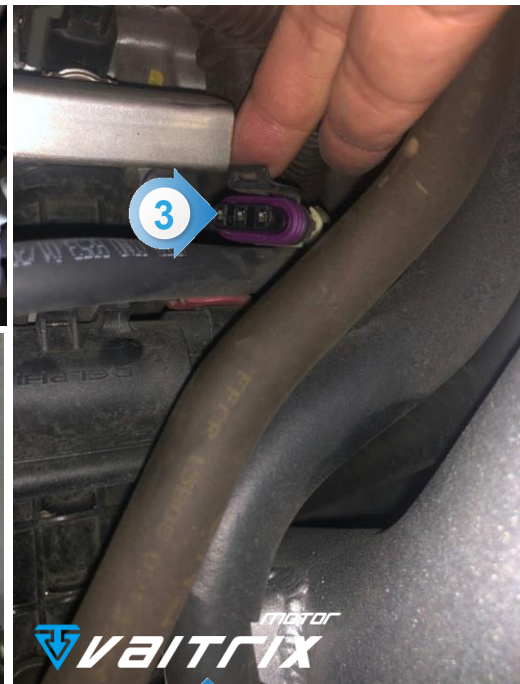

INSTALLATION GUIDE OF METHANOL PIGGYBACK / PRECISION GEN2 PLUG & PLAY GAUGE FOR 1.8 2.0 Eco Hyper L-4

NOTICE:

Please turn off ignition, put the car to sleep mode and start installation after ten minutes !

1 OP1 BOOST

3 CAMSHAFT

2 OP2 MANIFOLD (GAUGE)