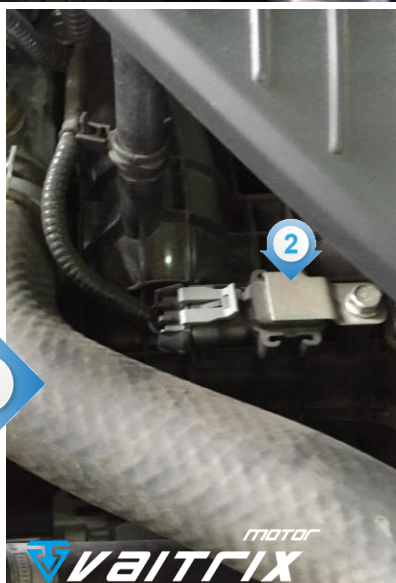

INSTALLATION GUIDE OF METHANOL PIGGYBACK / PRECISION GEN2 PLUG & PLAY GAUGE FOR 1.8 2.0 Eco Hyper L-4

NOTICE:

Please turn off ignition, put the car to sleep mode and start installation after ten minutes !

1 OP1 BOOST

3 CAMSHAFT

2 OP2 MANIFOLD (GAUGE)