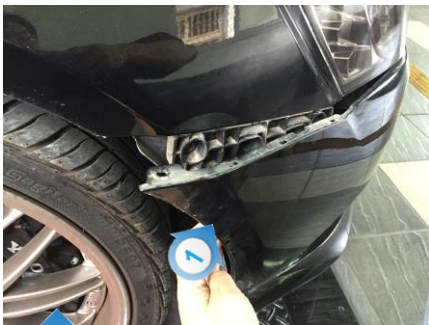

INSTALLATION GUIDE OF METHANOL PIGGYBACK / PRECISION GEN2 PLUG & PLAY GAUGE FOR 1.8 2.0 Eco Hyper L-4

NOTICE:

Please turn off ignition, put the car to sleep mode and start installation after ten minutes !

1 OP1 BOOST

3 CAMSHAFT

2 OP2 MANIFOLD (GAUGE)