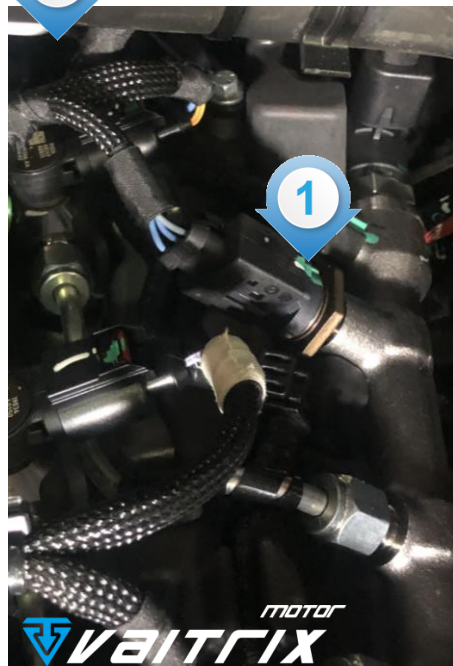

INSTALLATION GUIDE OF METHANOL PIGGYBACK / PRECISION GEN2 PLUG & PLAY GAUGE FOR 2.0 Bi Turbo

NOTICE:

Please turn off ignition, put the car to sleep mode and start installation after ten minutes !

OP1 FUEL PRESSURE

1

OP2 MAP (GAUGE)

2

CAMSHAFT

3