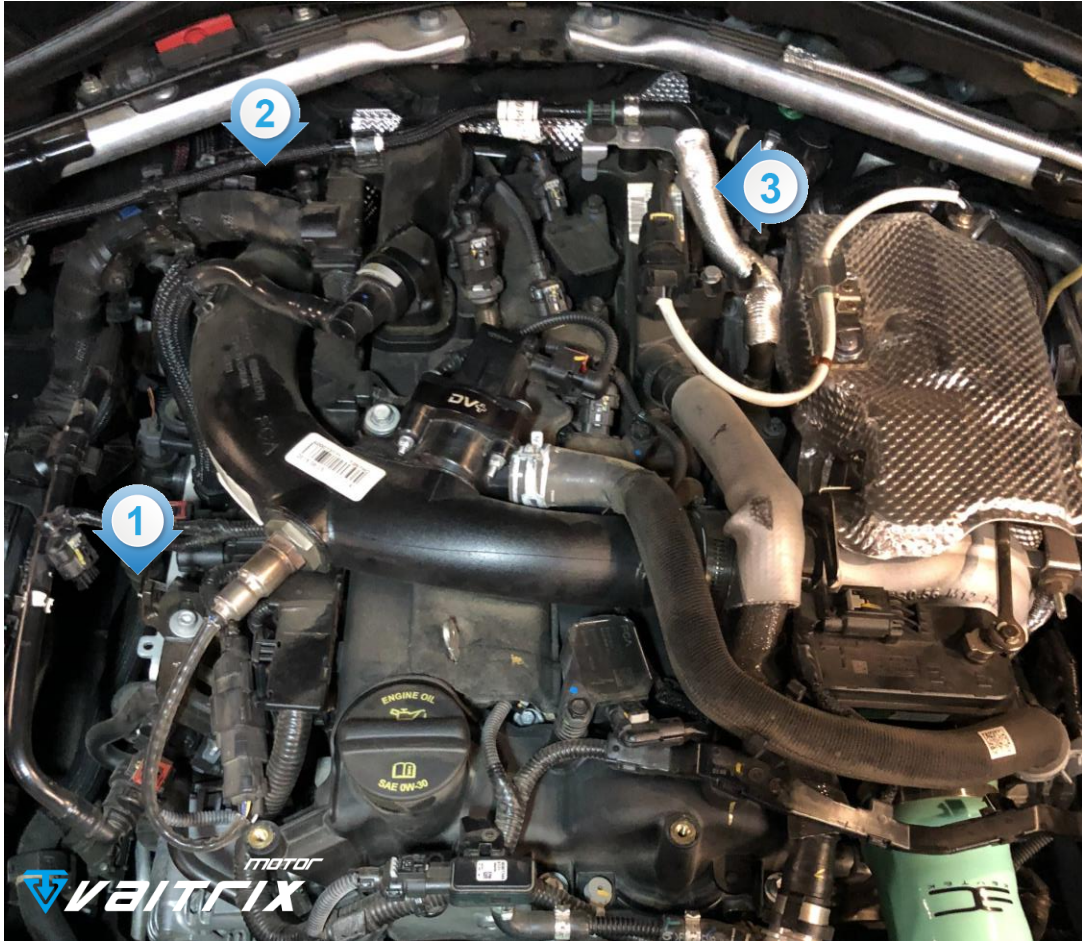

INSTALLATION GUIDE OF METHANOL PIGGYBACK / PRECISION GEN2 PLUG & PLAY GAUGE FOR 2.0 L I4 GME MultiAir

NOTICE:

Please turn off ignition, put the car to sleep mode and start installation after ten minutes !

1 OP1 BOOST

2 OP2 MANIFOLD (GAUGE)

3 CAMSHAFT