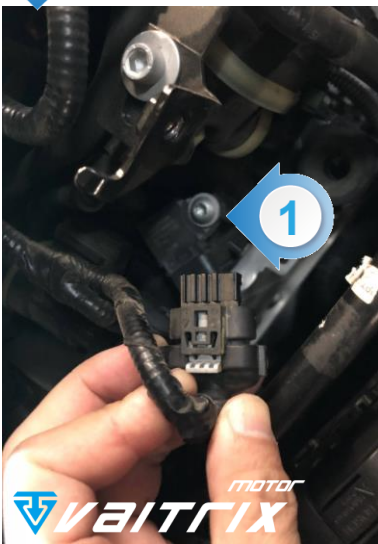

INSTALLATION GUIDE OF METHANOL PIGGYBACK / PRECISION GEN2 PLUG & PLAY GAUGE FOR 2.0 L I4 GME MultiAir

NOTICE:

Please turn off ignition, put the car to sleep mode and start installation after ten minutes !

1 OP1 BOOST

2 OP2 MANIFOLD (GAUGE)

3 CAMSHAFT