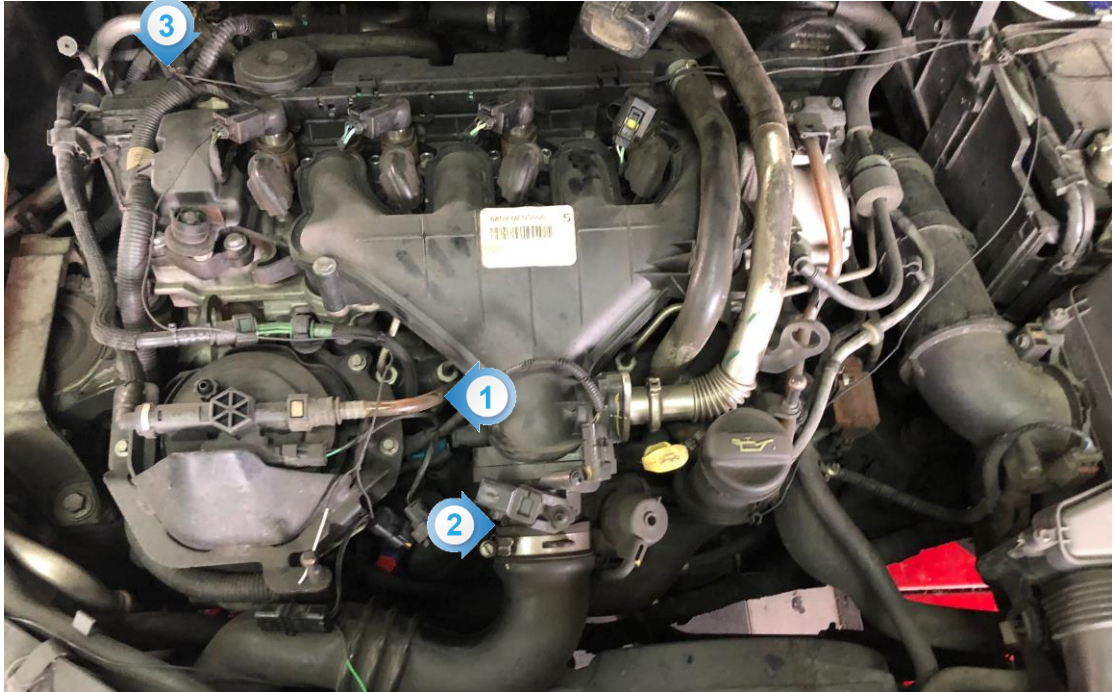

INSTALLATION GUIDE OF METHANOL PIGGYBACK / PRECISION GEN2 PLUG & PLAY GAUGE FOR 2.0 TDCI

NOTICE:

Please turn off ignition, put the car to sleep mode and start installation after ten minutes !

OP1 FUEL PRESSURE

OP2 MAP (GAUGE)

CAMSHAFT