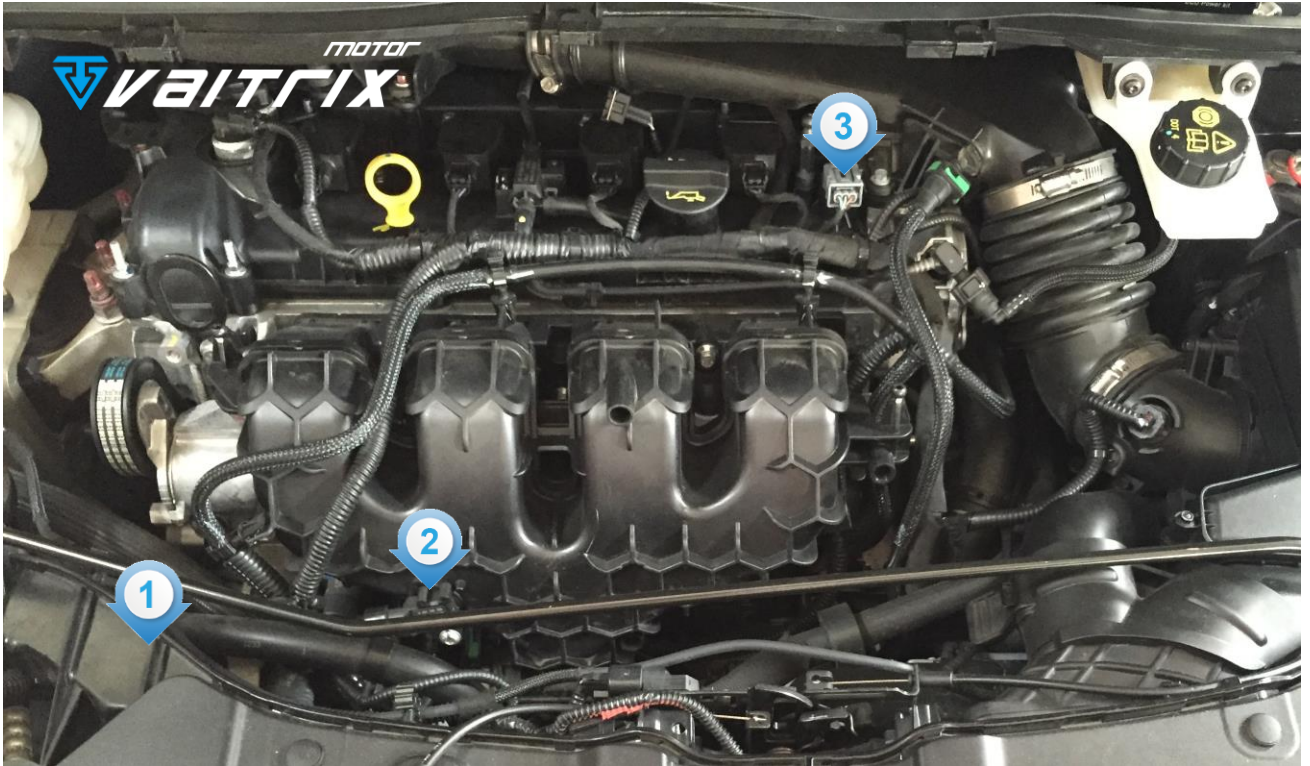

**INSTALLATION GUIDE OF METHANOL PIGGYBACK /
PRECISION GEN2 PLUG & PLAY GAUGE FOR 2.0L EcoBoost I-4 (LF-VD)**

NOTICE:

Please turn off ignition, put the car to sleep mode and start installation after ten minutes !

1 OP1 BOOST **2** OP2 MANIFOLD (GAUGE) **3** CAMSHAFT