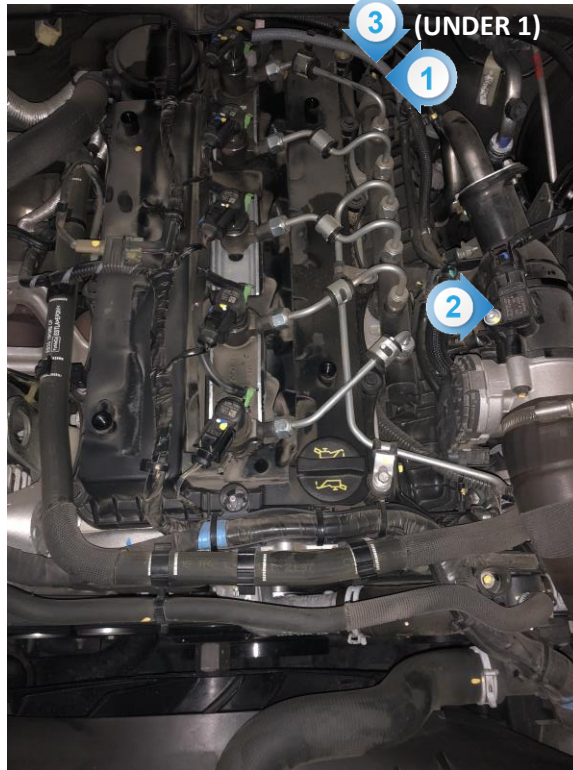

# INSTALLATION GUIDE OF METHANOL PIGGYBACK / PRECISION GEN2 PLUG & PLAY GAUGE FOR 2.2/3.2 TDCI

## NOTICE:

Please turn off ignition, put the car to sleep mode and start installation after ten minutes !

OP1 FUEL PRESSURE

OP2 MAP (GAUGE)

CAMSHAFT