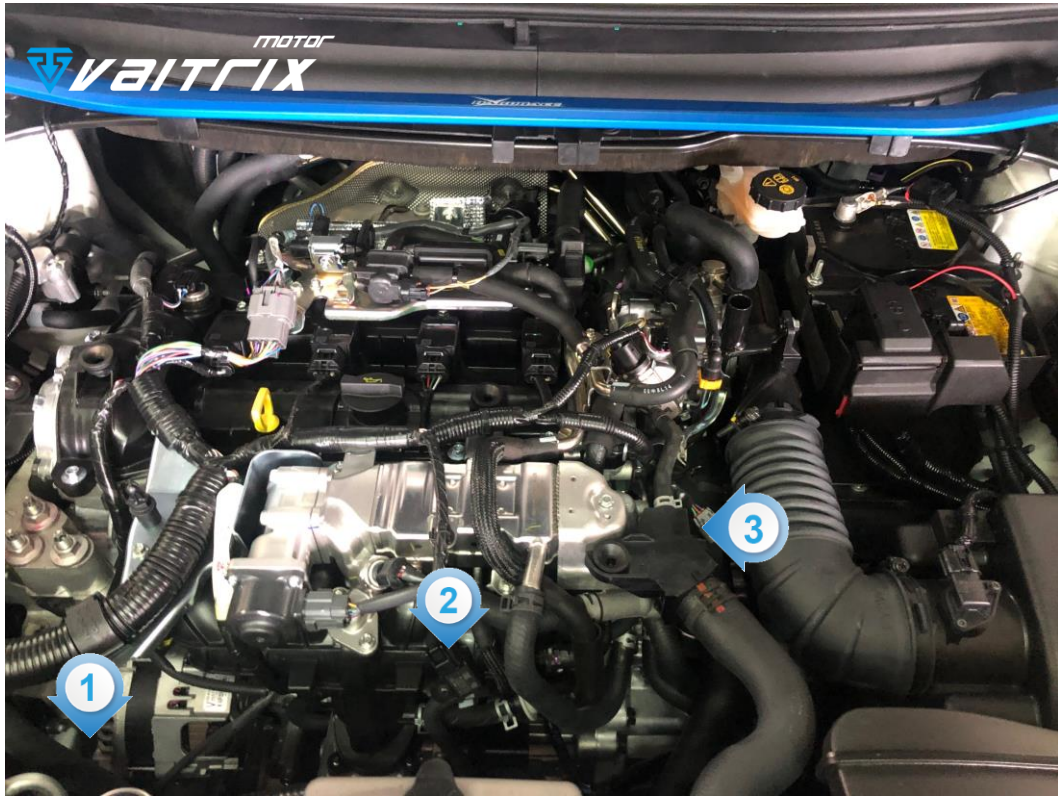

**INSTALLATION GUIDE OF METHANOL PIGGYBACK /  
PRECISION GEN2 PLUG & PLAY GAUGE FOR 2.5 L SKYACTIV-G turbo I4**

**NOTICE:**

**Please turn off ignition, put the car to sleep mode and start installation after ten minutes !**

**1** OP1 BOOST      **2** OP2 MANIFOLD (GAUGE)      **3** CAMSHAFT