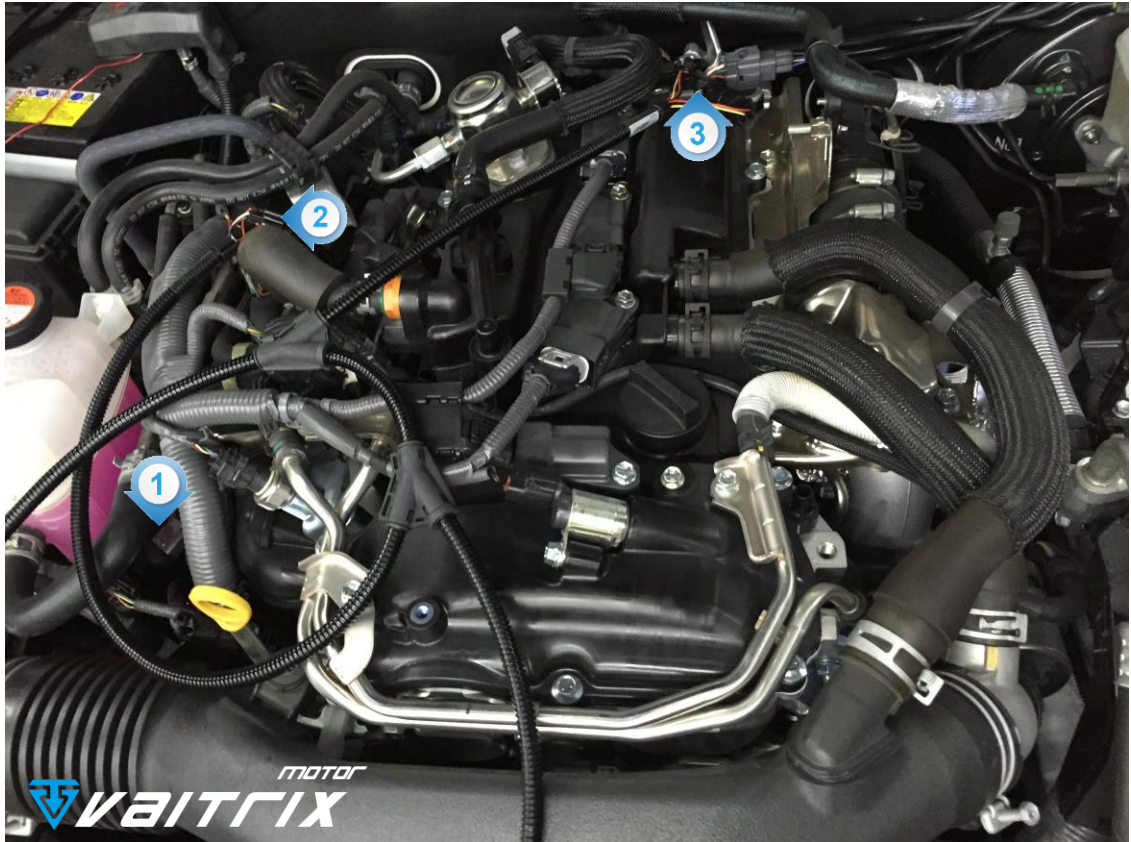

INSTALLATION GUIDE OF METHANOL PIGGYBACK / PRECISION GEN2 PLUG & PLAY GAUGE FOR 8AR-FTS

NOTICE:

Please turn off ignition, put the car to sleep mode and start installation after ten minutes !

OP1 BOOST

OP2 MANIFOLD
(GAUGE)