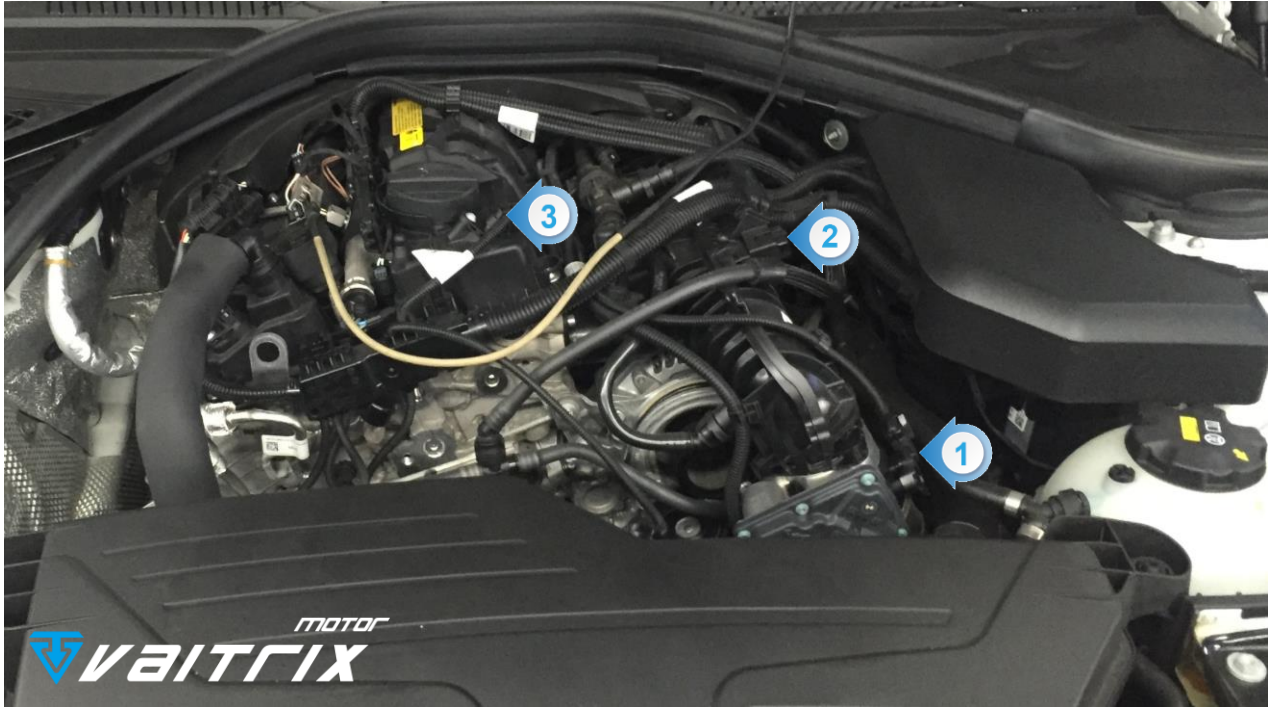

INSTALLATION GUIDE OF METHANOL PIGGYBACK / PRECISION GEN2 PLUG & PLAY GAUGE FOR B38(Transverse Type)

NOTICE:

Please turn off ignition, put the car to sleep mode and start installation after ten minutes !

1 OP1 BOOST

2 OP2 MANIFOLD (GAUGE)

3 CAMSHAFT