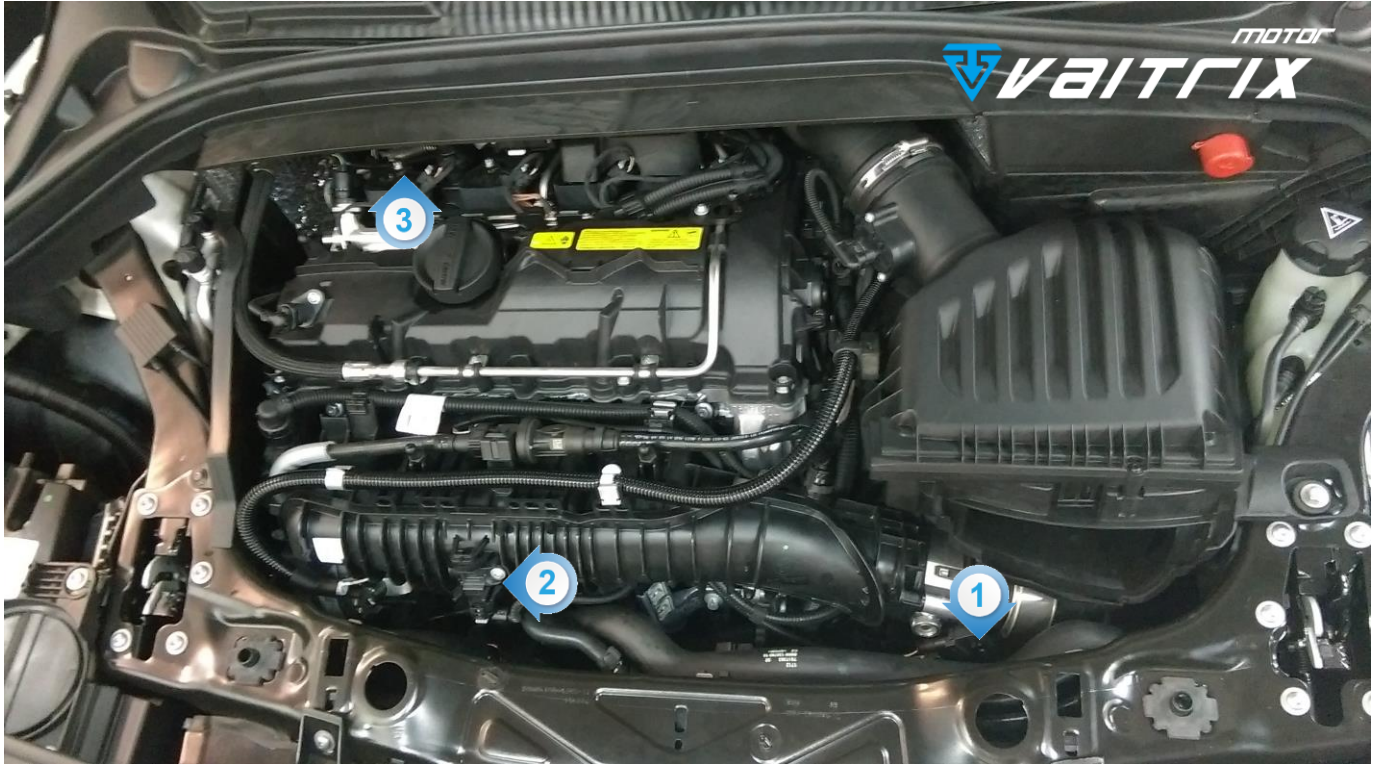

INSTALLATION GUIDE OF METHANOL PIGGYBACK / PRECISION GEN2 PLUG & PLAY GAUGE FOR B48(Transverse Type)

NOTICE:

Please turn off ignition, put the car to sleep mode and start installation after ten minutes !

1 OP1 BOOST(GAUGE)

2 OP2 MANIFOLD

3 CAMSHAFT