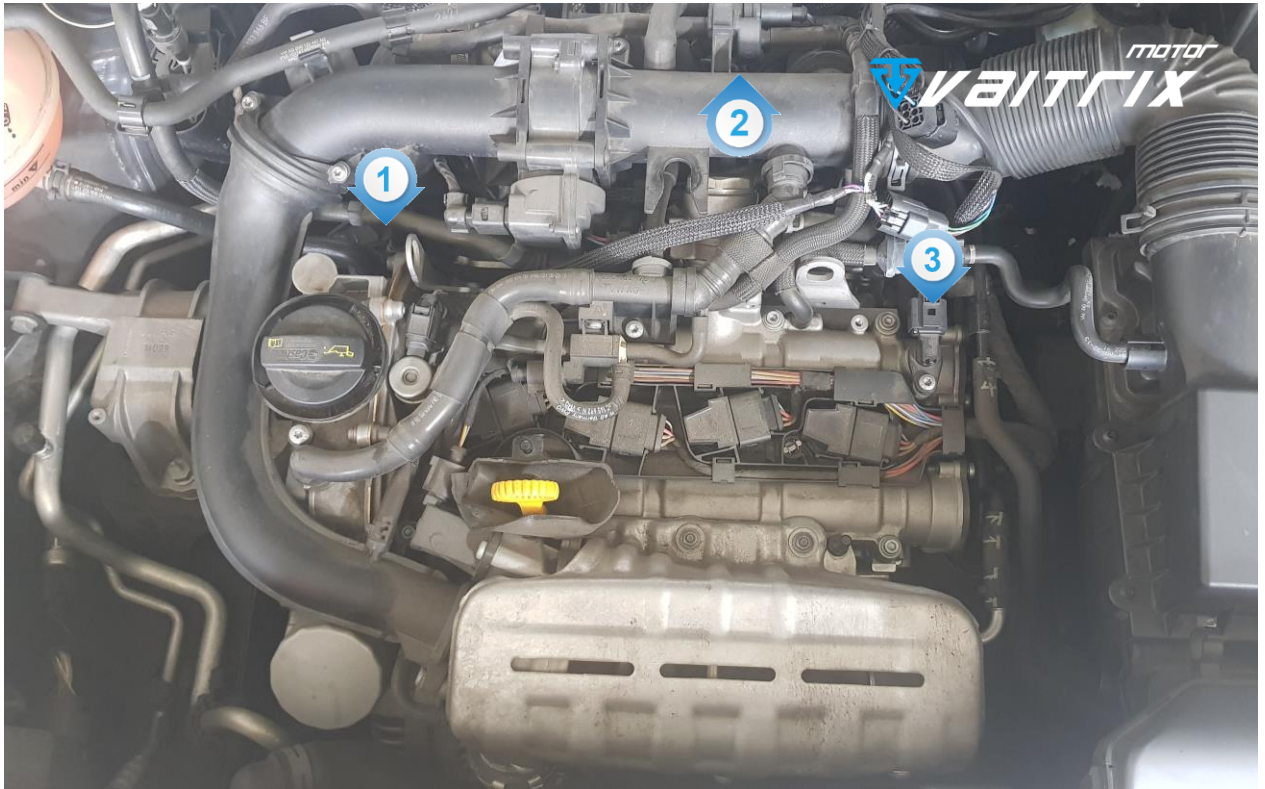

# INSTALLATION GUIDE OF METHANOL PIGGYBACK / PRECISION GEN2 PLUG & PLAY GAUGE FOR EA111 TWIN

## NOTICE:

Please turn off ignition, put the car to sleep mode and start installation after ten minutes !

**1** OP1 BOOST

**2** OP2 MANIFOLD (GAUGE)

**3** CAMSHAFT