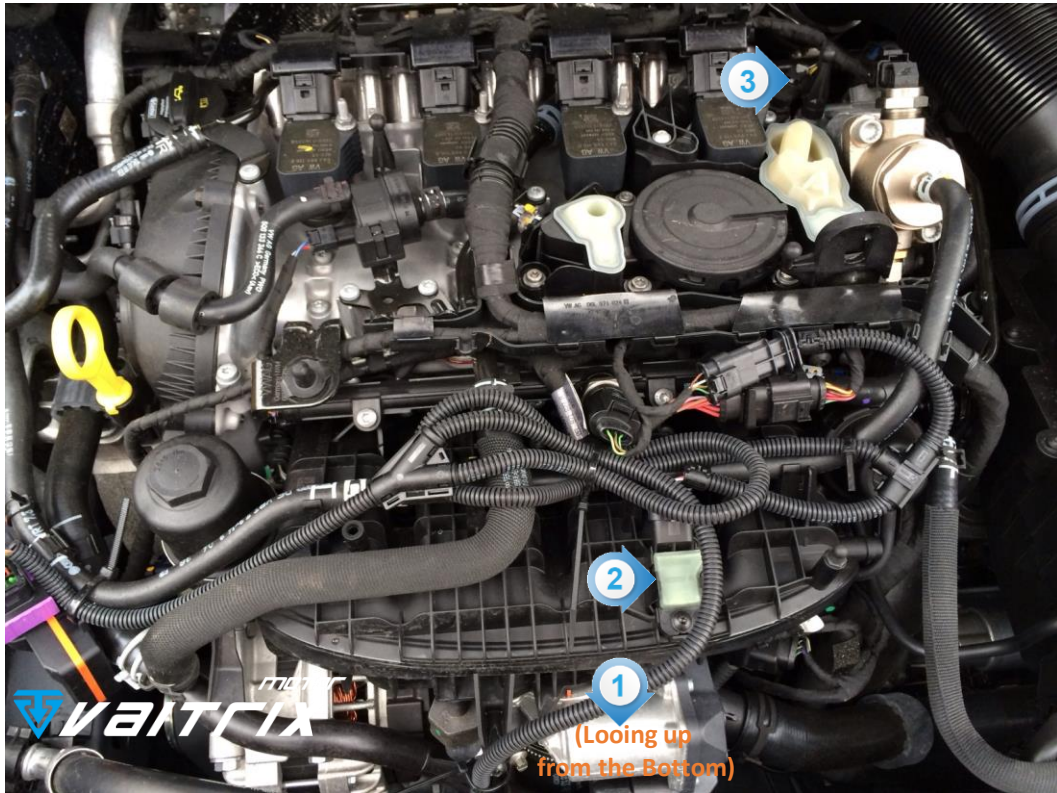

INSTALLATION GUIDE OF METHANOL PIGGYBACK / PRECISION GEN2 PLUG & PLAY GAUGE FOR EA888GEN3(Transverse Type)

NOTICE:

Please turn off ignition, put the car to sleep mode and start installation
after ten minutes !

1 OP1 BOOST

2 OP2 MANIFOLD
(GAUGE)

3 CAMSHAFT