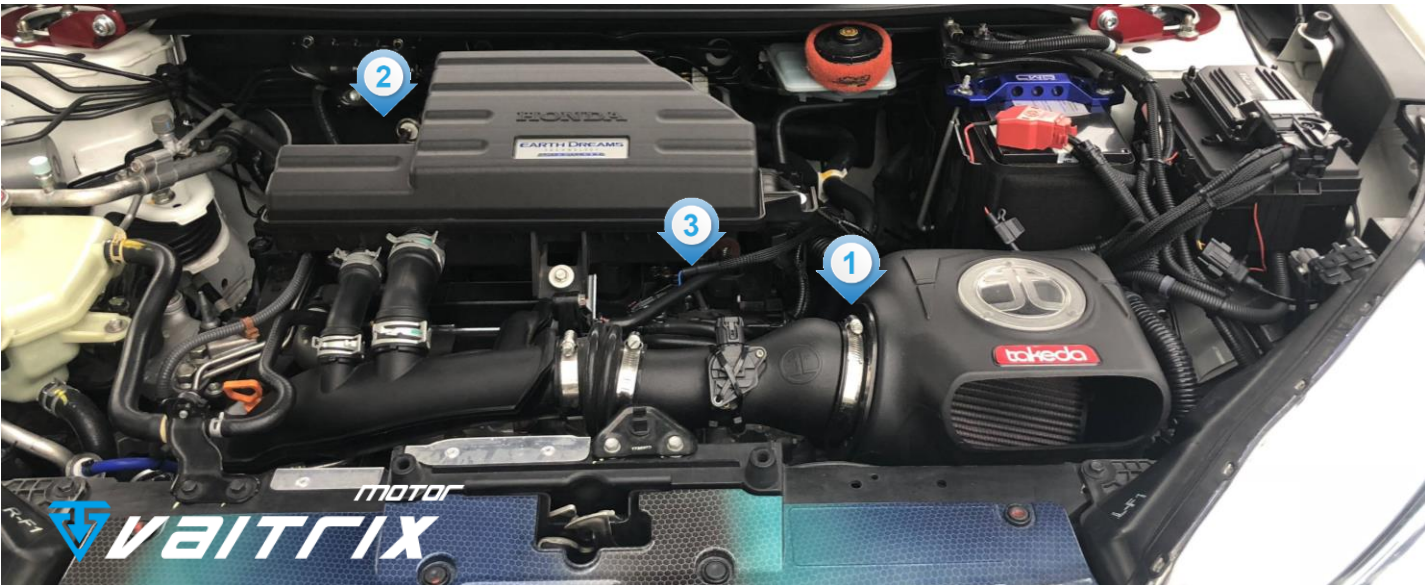

INSTALLATION GUIDE OF METHANOL PIGGYBACK / PRECISION GEN2 PLUG & PLAY GAUGE FOR L15B7

NOTICE:

Please turn off ignition, put the car to sleep mode and start installation after ten minutes !

1 OP1 BOOST

2 OP2 MANIFOLD (GAUGE)

3 CAMSHAFT