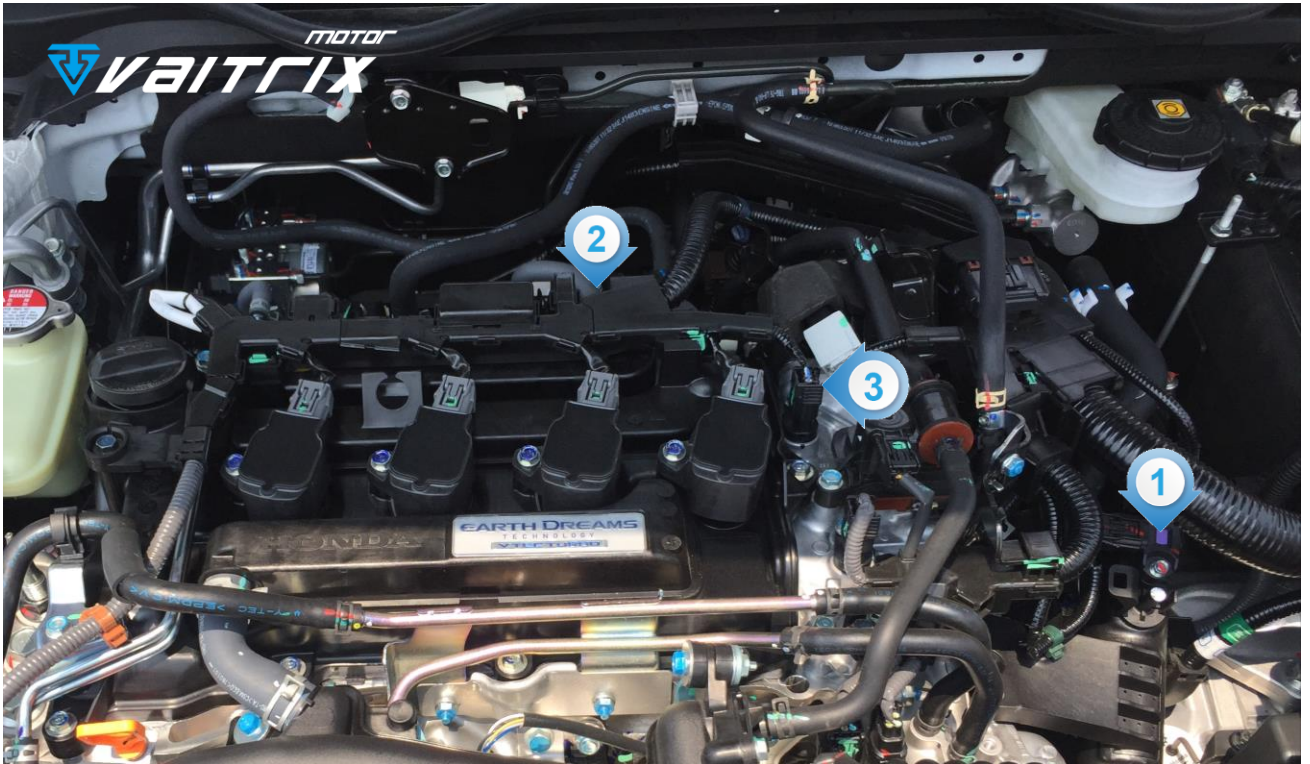

INSTALLATION GUIDE OF METHANOL PIGGYBACK / PRECISION GEN2 PLUG & PLAY GAUGE FOR L15B7 VTEC Turbo

NOTICE:

Please turn off ignition, put the car to sleep mode and start installation after ten minutes !

1 OP1 BOOST **2** OP2 MANIFOLD (GAUGE) **3** CAMSHAFT