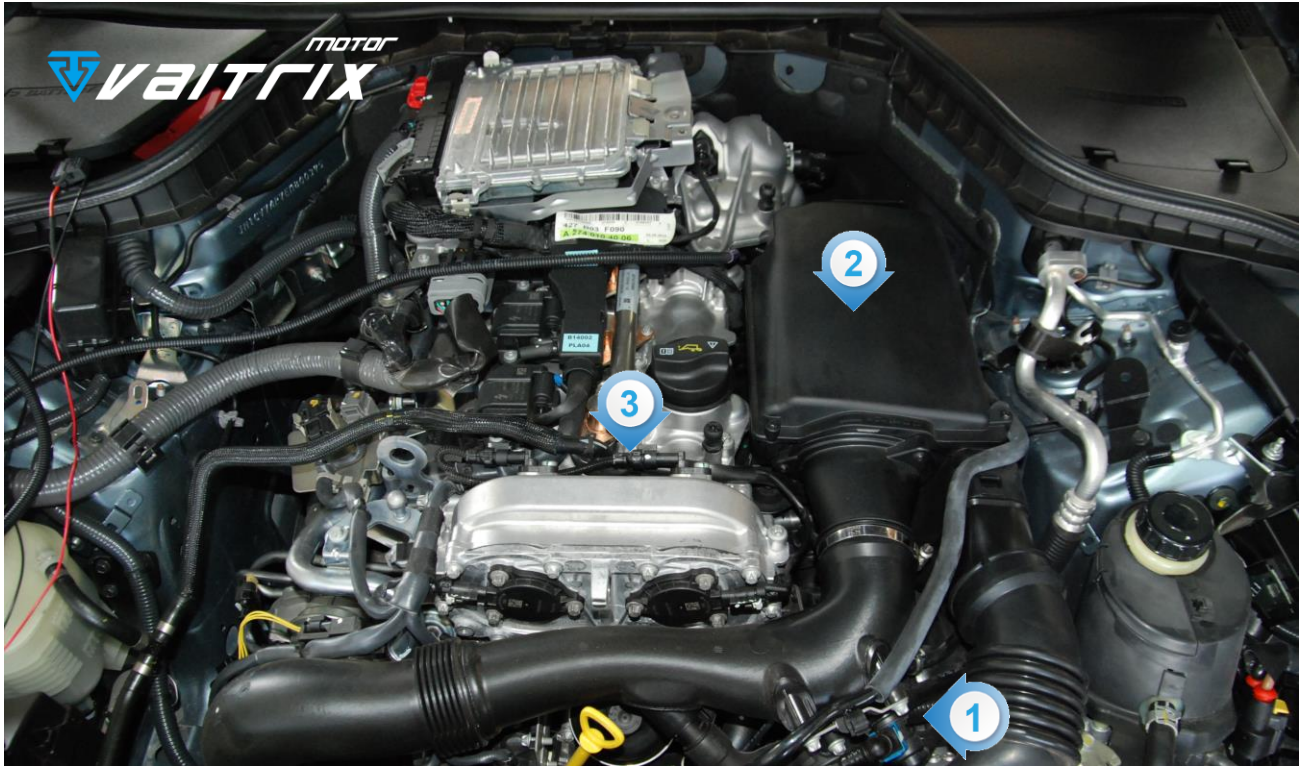

INSTALLATION GUIDE OF METHANOL PIGGYBACK / PRECISION GEN2 PLUG & PLAY GAUGE FOR M274

NOTICE:

Please turn off ignition, put the car to sleep mode and start installation after ten minutes !

1 OP1 BOOST **2** OP2 MANIFOLD (GAUGE) **3** CAMSHAFT