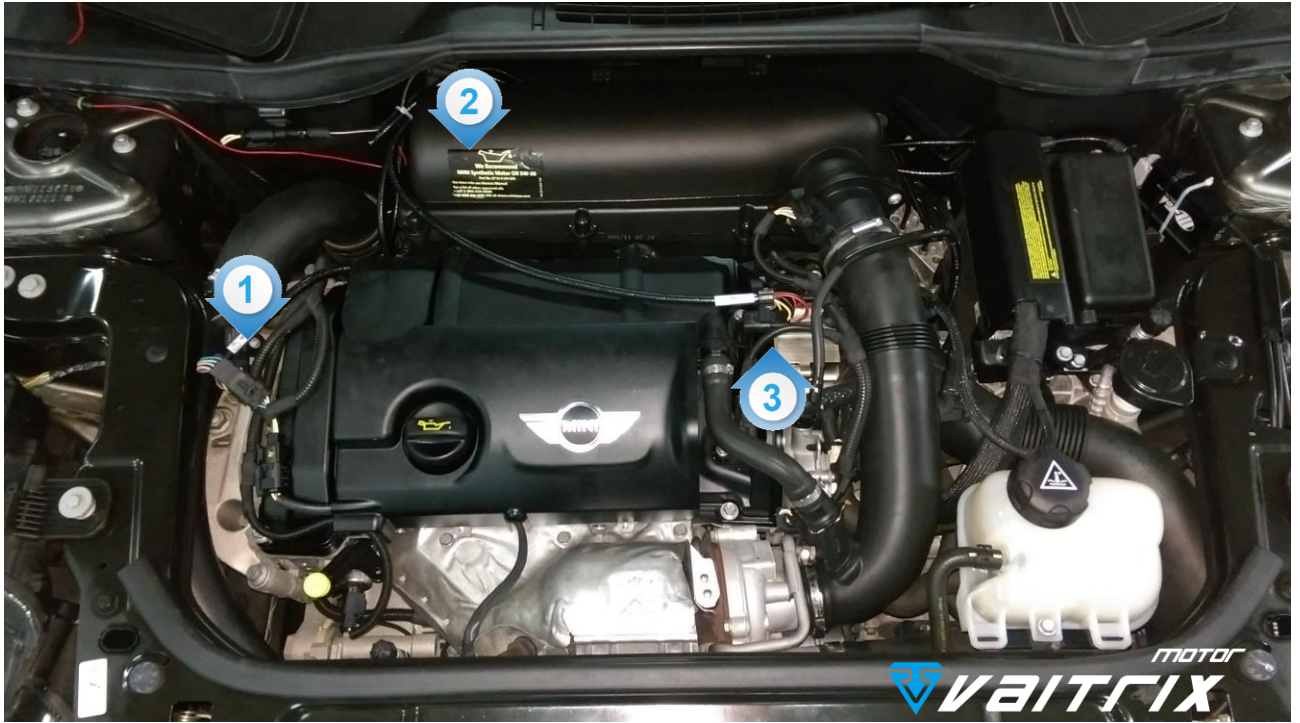

INSTALLATION GUIDE OF METHANOL PIGGYBACK / PRECISION GEN2 PLUG & PLAY GAUGE FOR N18

NOTICE:

Please turn off ignition, put the car to sleep mode and start installation after ten minutes !

1 OP1 BOOST

2 OP2 MANIFOLD (GAUGE)