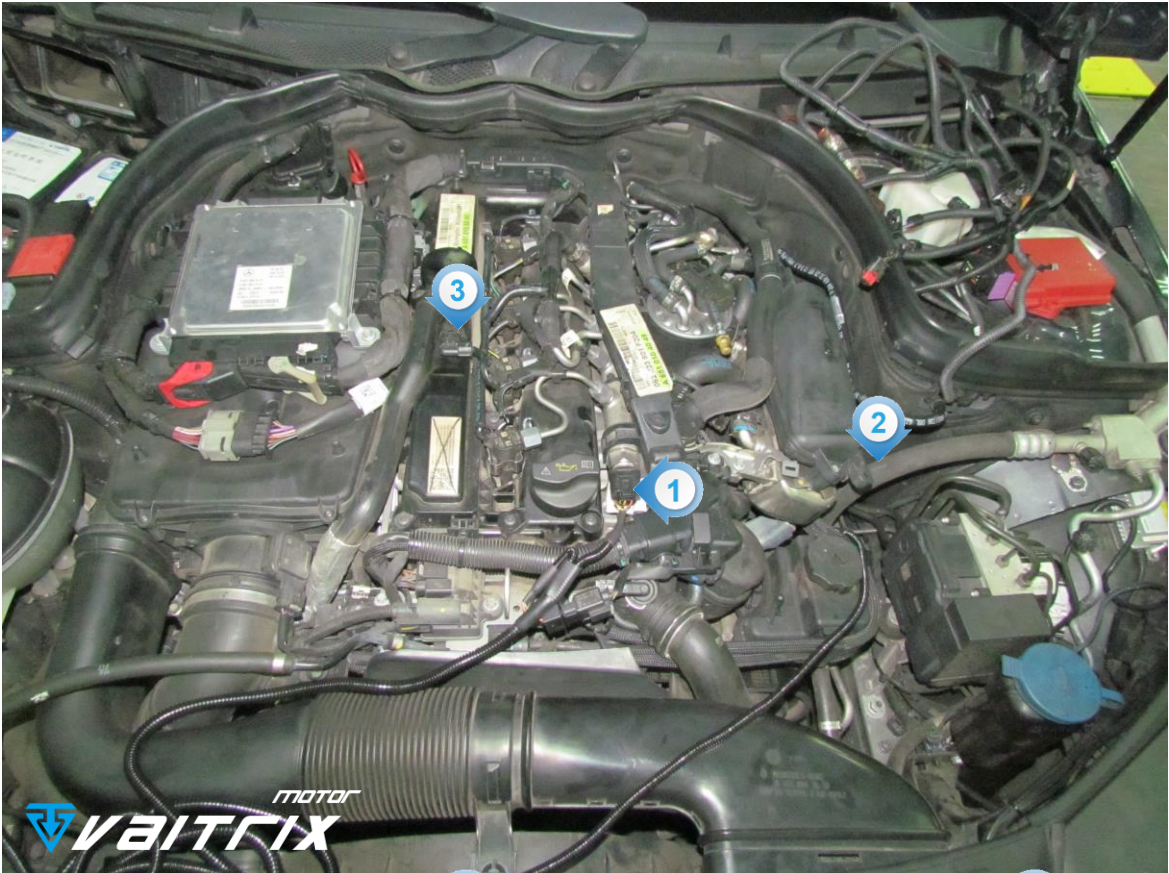

# INSTALLATION GUIDE OF METHANOL PIGGYBACK / PRECISION GEN2 PLUG & PLAY GAUGE FOR OM651

## NOTICE:

Please turn off ignition, put the car to sleep mode and start installation after ten minutes !

**1** OP1 FUEL PRESSURE

**2** OP2 MAP (GAUGE)

**3** CAMSHAFT