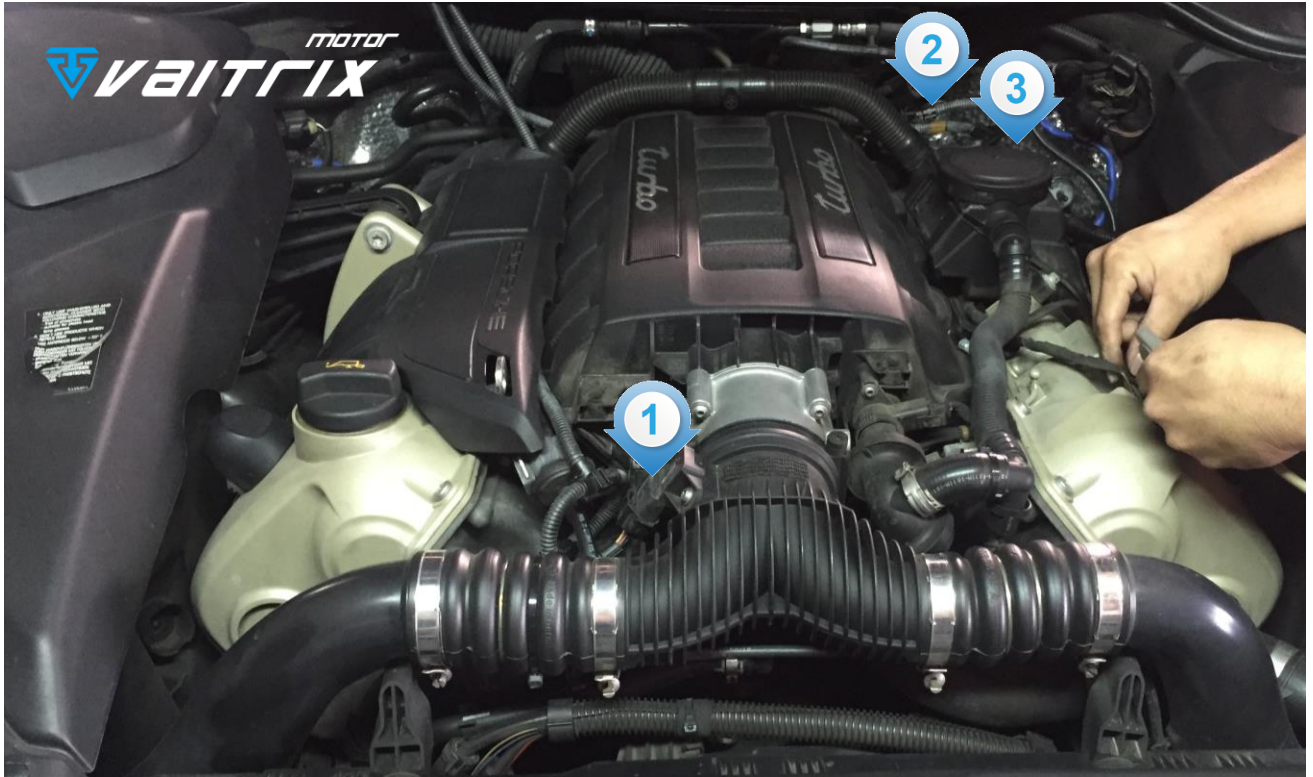

INSTALLATION GUIDE OF METHANOL PIGGYBACK / PRECISION GEN2 PLUG & PLAY GAUGE FOR 4.8T Cayenne Turbo

NOTICE:

Please turn off ignition, put the car to sleep mode and start installation after ten minutes !

1 OP1 BOOST

2 OP2 MANIFOLD (GAUGE)

3 CAMSHAFT