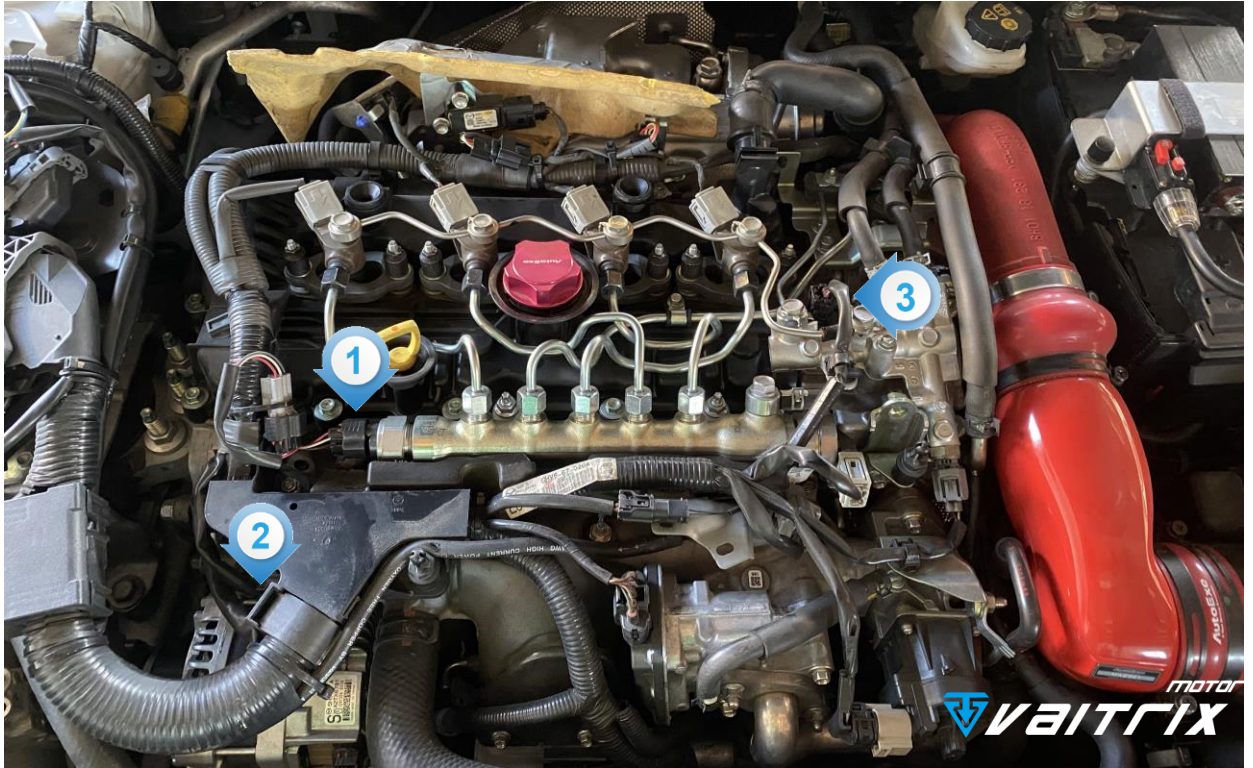

INSTALLATION GUIDE OF METHANOL PIGGYBACK / PRECISION GEN2 PLUG & PLAY GAUGE FOR SKYACTIV-D 2.2L

NOTICE:

Please turn off ignition, put the car to sleep mode and start installation after ten minutes !

1 OP1 FUEL PRESSURE

2 OP2 MAP (GAUGE)

3 CAMSHAFT