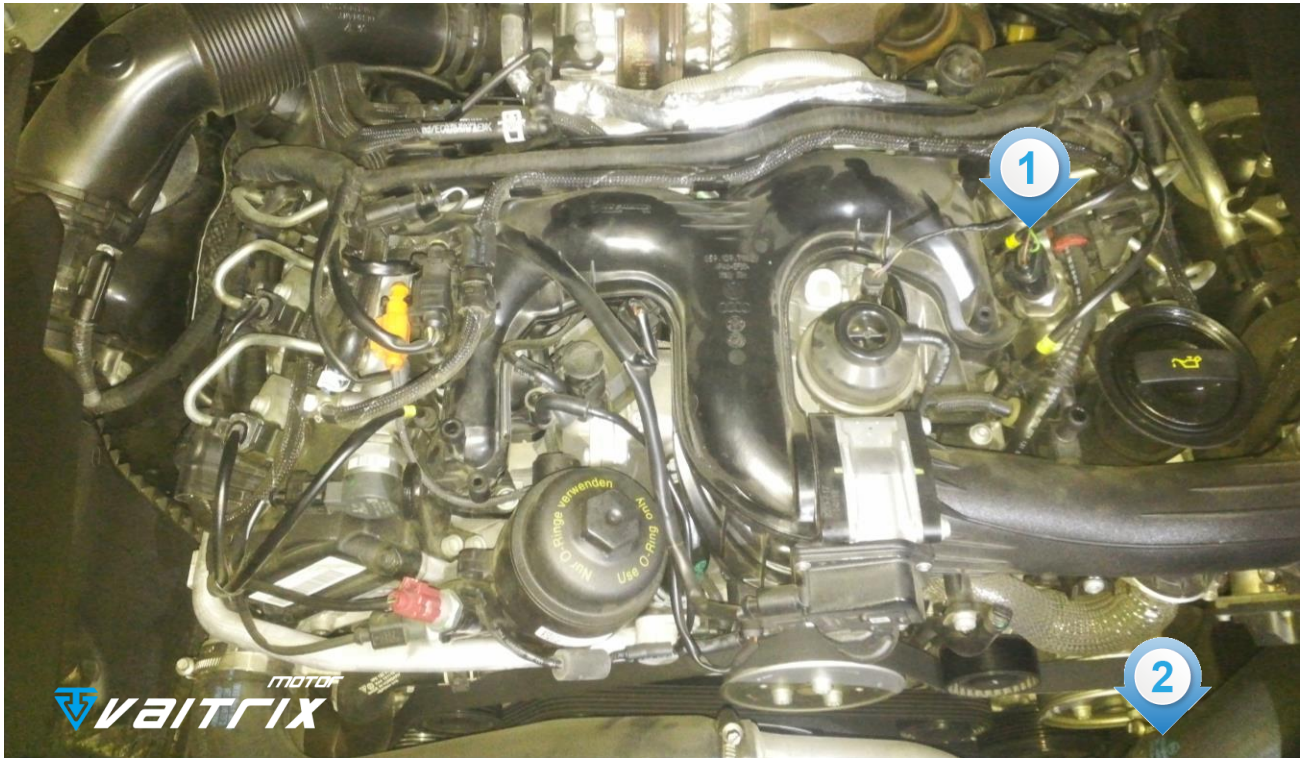

**INSTALLATION GUIDE OF METHANOL PIGGYBACK /  
PRECISION GEN2 PLUG & PLAY GAUGE FOR EA897**

**NOTICE:**

**Please turn off ignition, put the car to sleep mode and start installation after ten minutes !**

**1 OP1 FUEL PRESSURE**

**2 OP2 MAP (GAUGE)**

**3 CAMSHAFT**