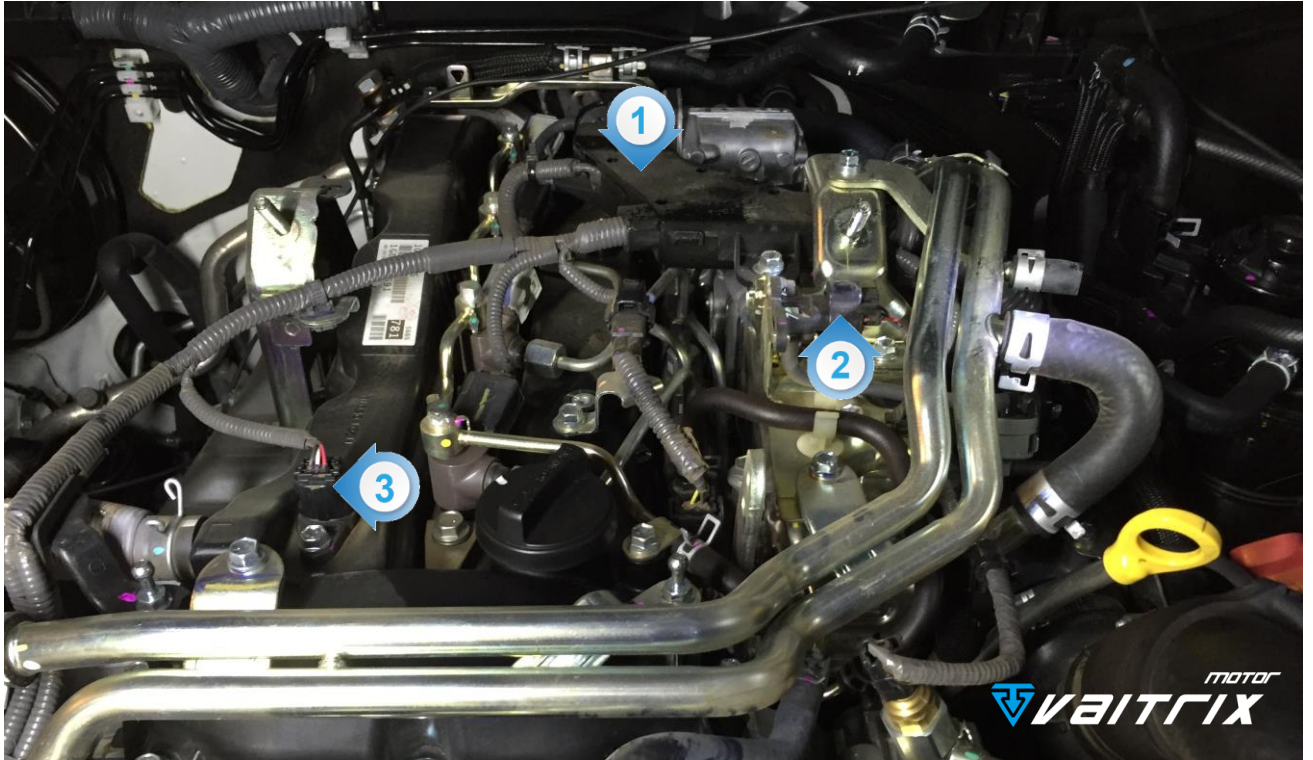

**INSTALLATION GUIDE OF METHANOL PIGGYBACK /
PRECISION GEN2 PLUG & PLAY GAUGE FOR 2GD FTV / 1GD FTV**

NOTICE:

Please turn off ignition, put the car to sleep mode and start installation after ten minutes !

1 OP1 FUEL PRESSURE

2 OP2 MAP (GAUGE)

3 CAMSHAFT