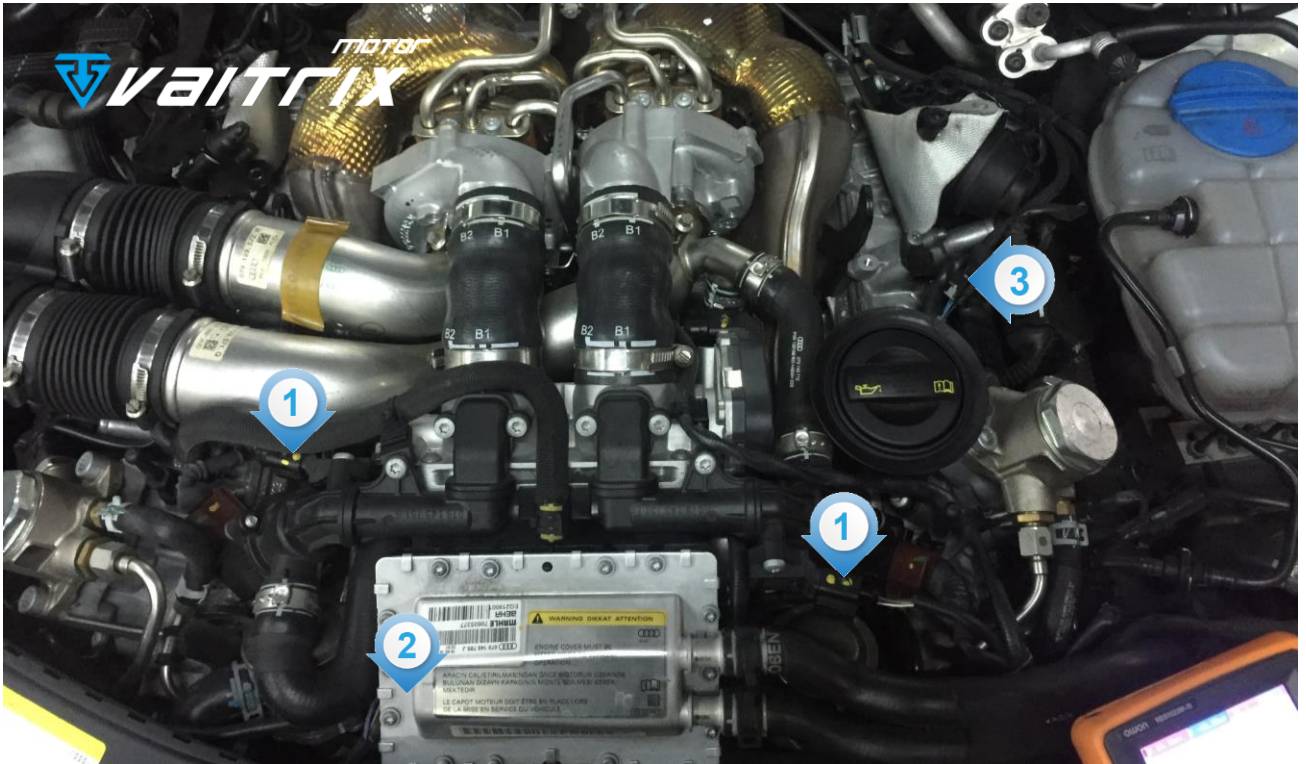

INSTALLATION GUIDE OF METHANOL PIGGYBACK / PRECISION GEN2 PLUG & PLAY GAUGE FOR 4.0 V8 Twin Turbo

NOTICE:

Please turn off ignition, put the car to sleep mode and start installation after ten minutes !

1 OP1 BOOST

2 OP2 MANIFOLD (GAUGE)

3 CAMSHAFT