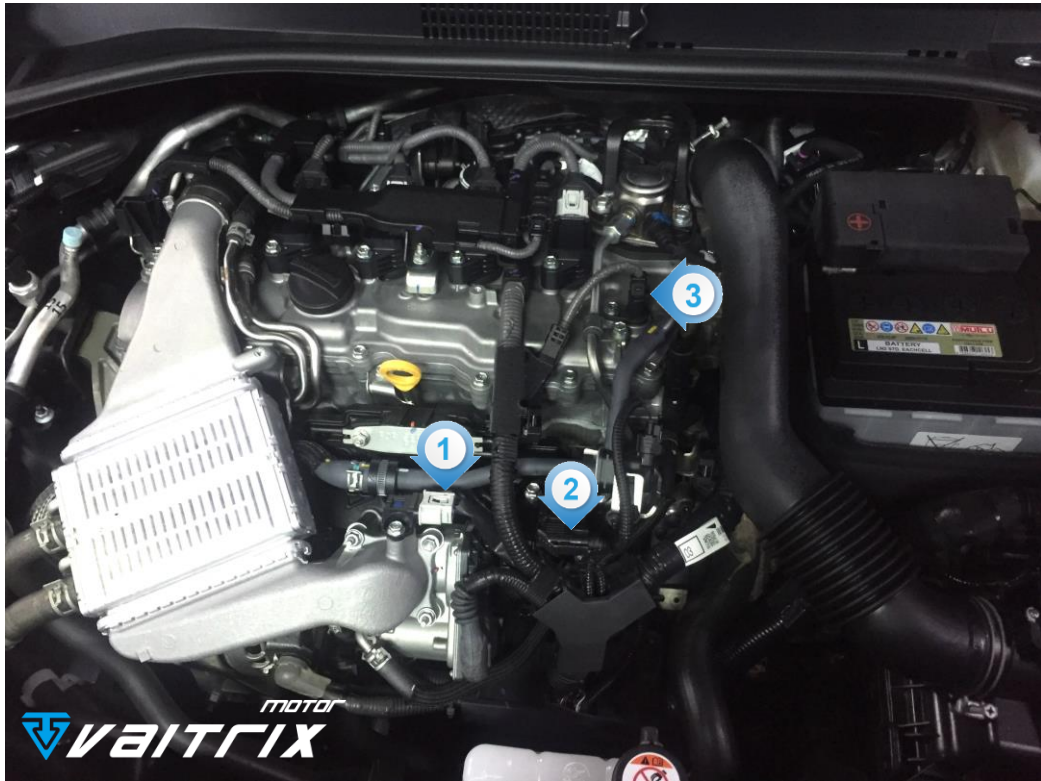

INSTALLATION GUIDE OF METHANOL PIGGYBACK / PRECISION GEN2 PLUG & PLAY GAUGE FOR 8NR-FTS

NOTICE:

Please turn off ignition, put the car to sleep mode and start installation
after ten minutes !

OP1 BOOST

OP2 MANIFOLD (GAUGE)