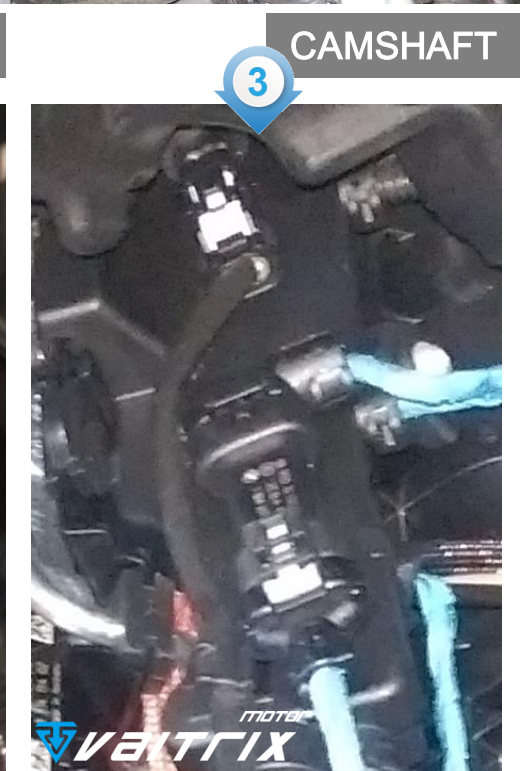

# INSTALLATION GUIDE OF METHANOL PIGGYBACK / PRECISION GEN2 PLUG & PLAY GAUGE FOR B47

## NOTICE:

Please turn off ignition, put the car to sleep mode and start installation after ten minutes !

OP1 FUEL  
PRESSURE

OP2 MAP (GAUGE)

CAMSHAFT