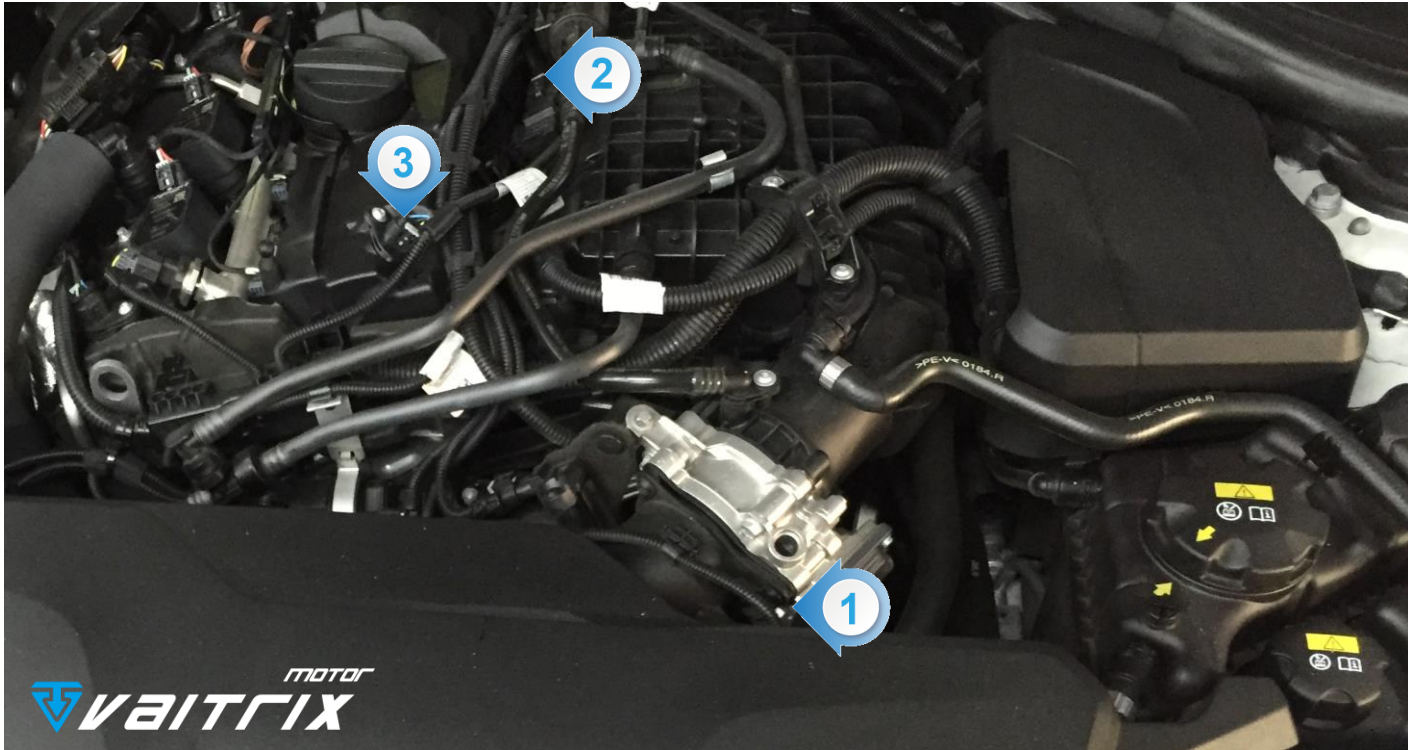

INSTALLATION GUIDE OF METHANOL PIGGYBACK / PRECISION GEN2 PLUG & PLAY GAUGE FOR B58

NOTICE:

Please turn off ignition, put the car to sleep mode and start installation after ten minutes !

1 OP1 BOOST
(GAUGE)

2 OP2 MANIFOLD

3 CAMSHAFT