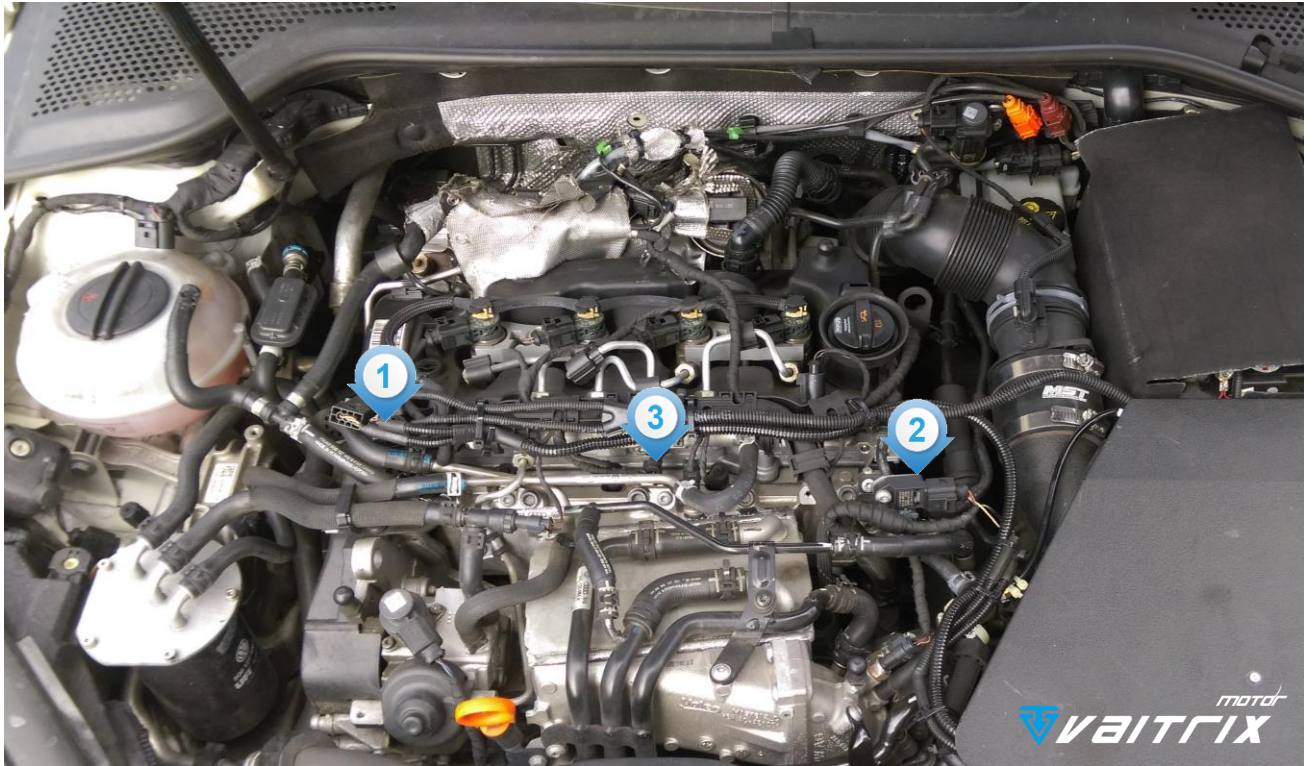

INSTALLATION GUIDE OF METHANOL PIGGYBACK / PRECISION GEN2 PLUG & PLAY GAUGE FOR EA288

NOTICE:

Please turn off ignition, put the car to sleep mode and start installation after ten minutes !

1 OP1 FUEL PRESSURE

2 OP2 MAP (GAUGE)

3 CAMSHAFT