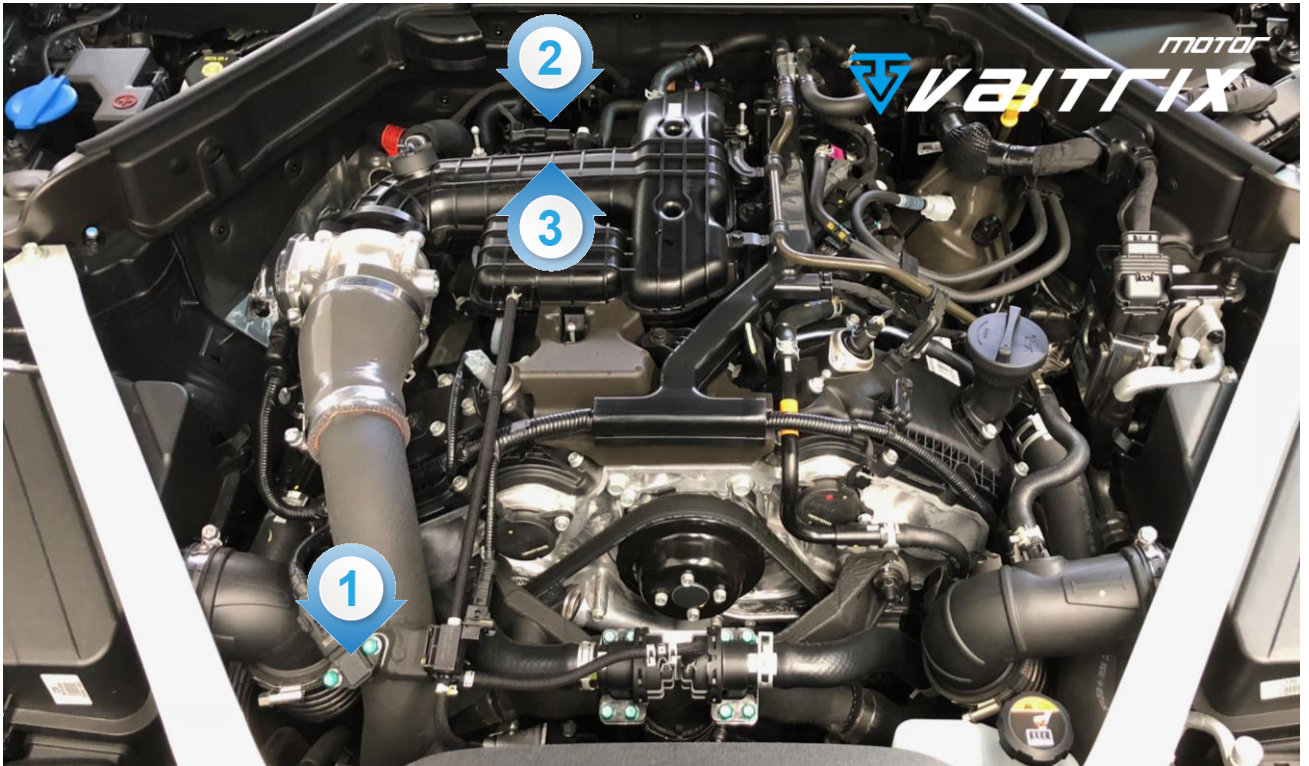

**INSTALLATION GUIDE OF METHANOL PIGGYBACK /  
PRECISION GEN2 PLUG & PLAY GAUGE FOR G6DP**

**NOTICE:**

**Please turn off ignition, put the car to sleep mode and start installation after ten minutes !**

**1** OP1 BOOST      **2** OP2 MANIFOLD (GAUGE)      **3** CAMSHAFT