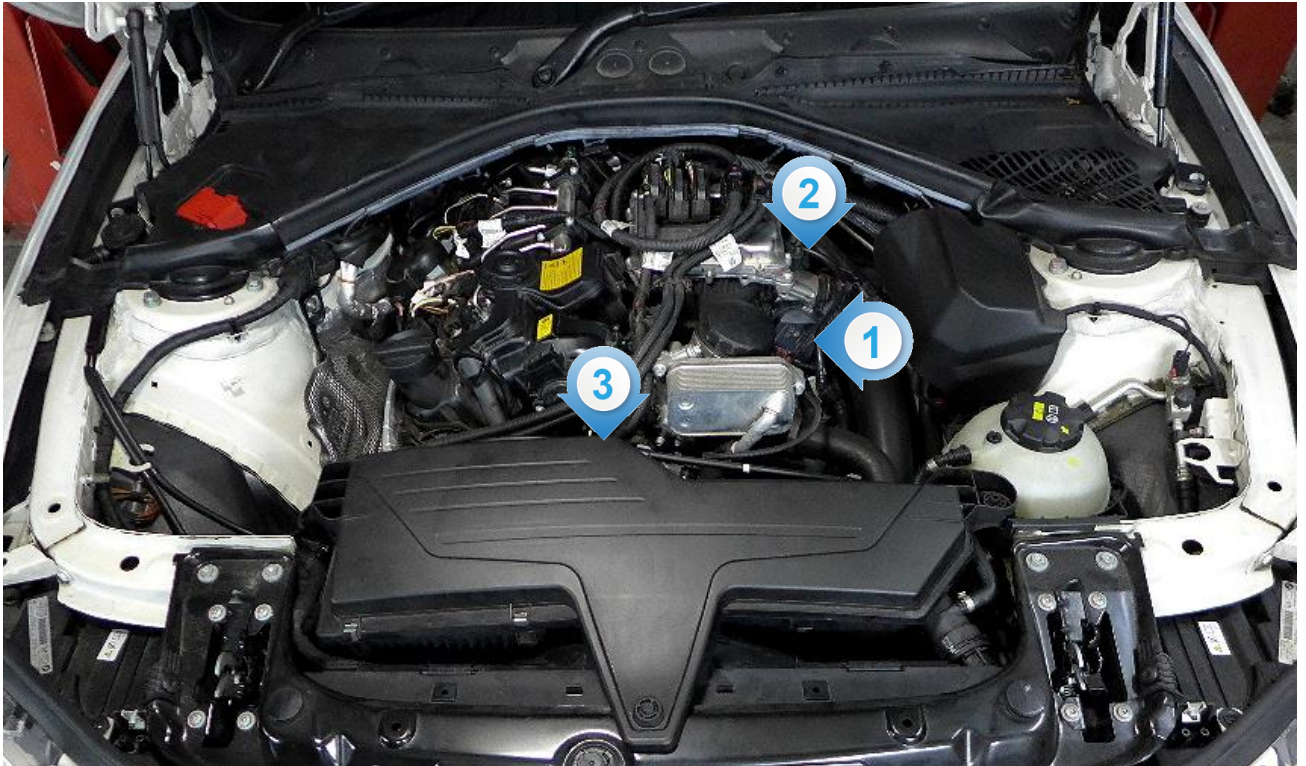

## INSTALLATION GUIDE OF METHANOL PIGGYBACK / PRECISION GEN2 PLUG & PLAY GAUGE FOR N20

### NOTICE:

Please turn off ignition, put the car to sleep mode and start installation after ten minutes !

1 OP1 BOOST

2 OP2 MANIFOLD (GAUGE)

3 CAMSHAFT