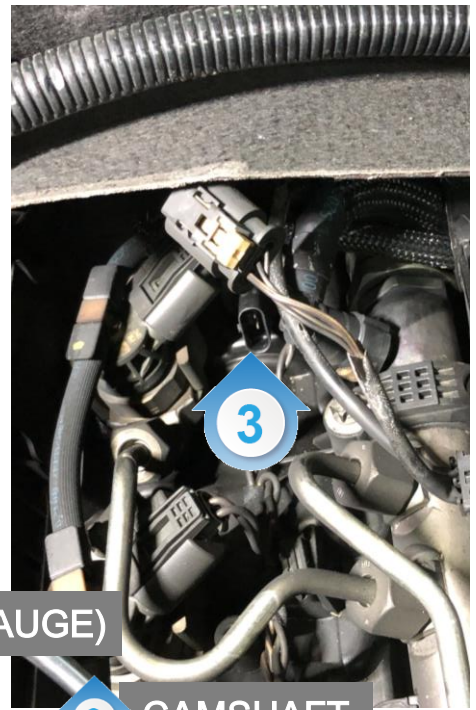

1 OP1 FUEL PRESSURE

2 OP2 MAP (GAUGE)

3 CAMSHAFT