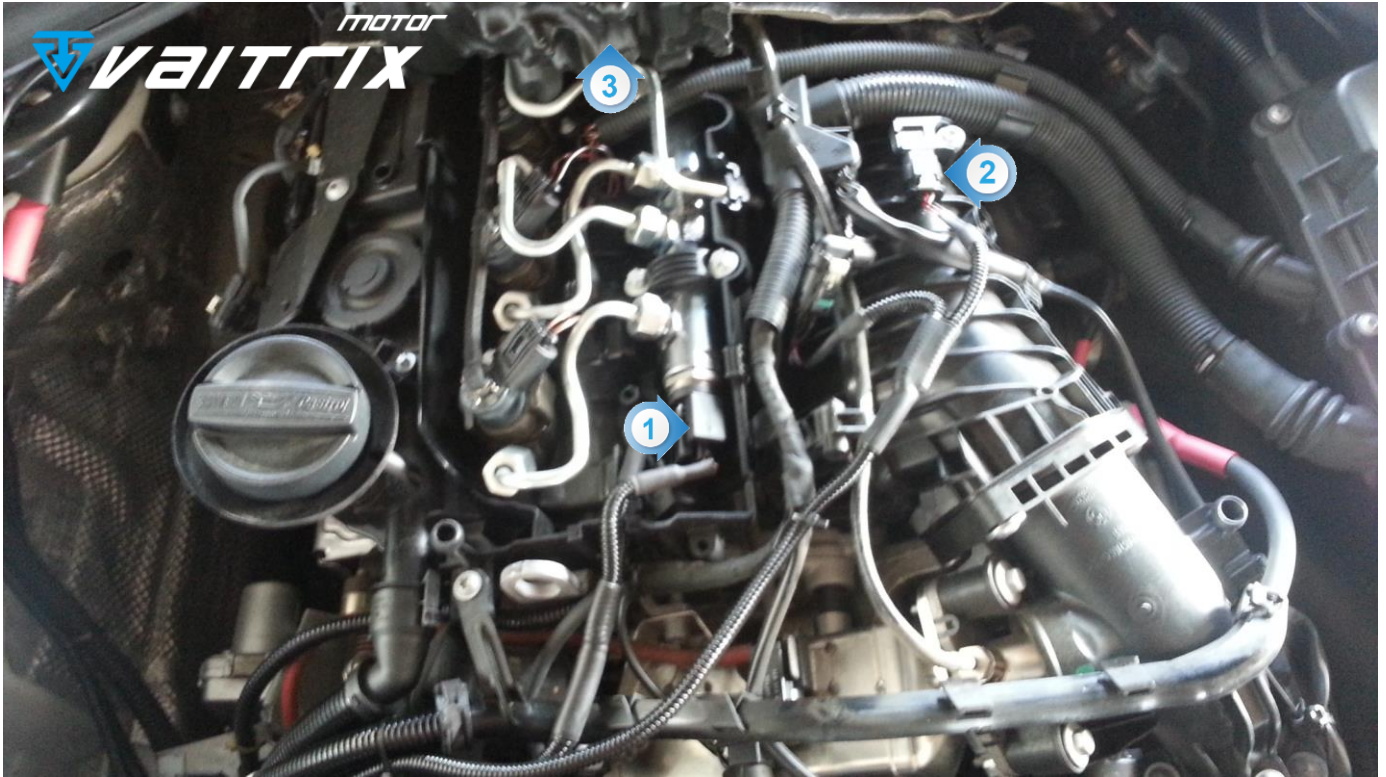

INSTALLATION GUIDE OF METHANOL PIGGYBACK / PRECISION GEN2 PLUG & PLAY GAUGE FOR N47

NOTICE:

Please turn off ignition, put the car to sleep mode and start installation after ten minutes !

1 OP1 FUEL PRESSURE

2 OP2 MAP (GAUGE)

3 CAMSHAFT