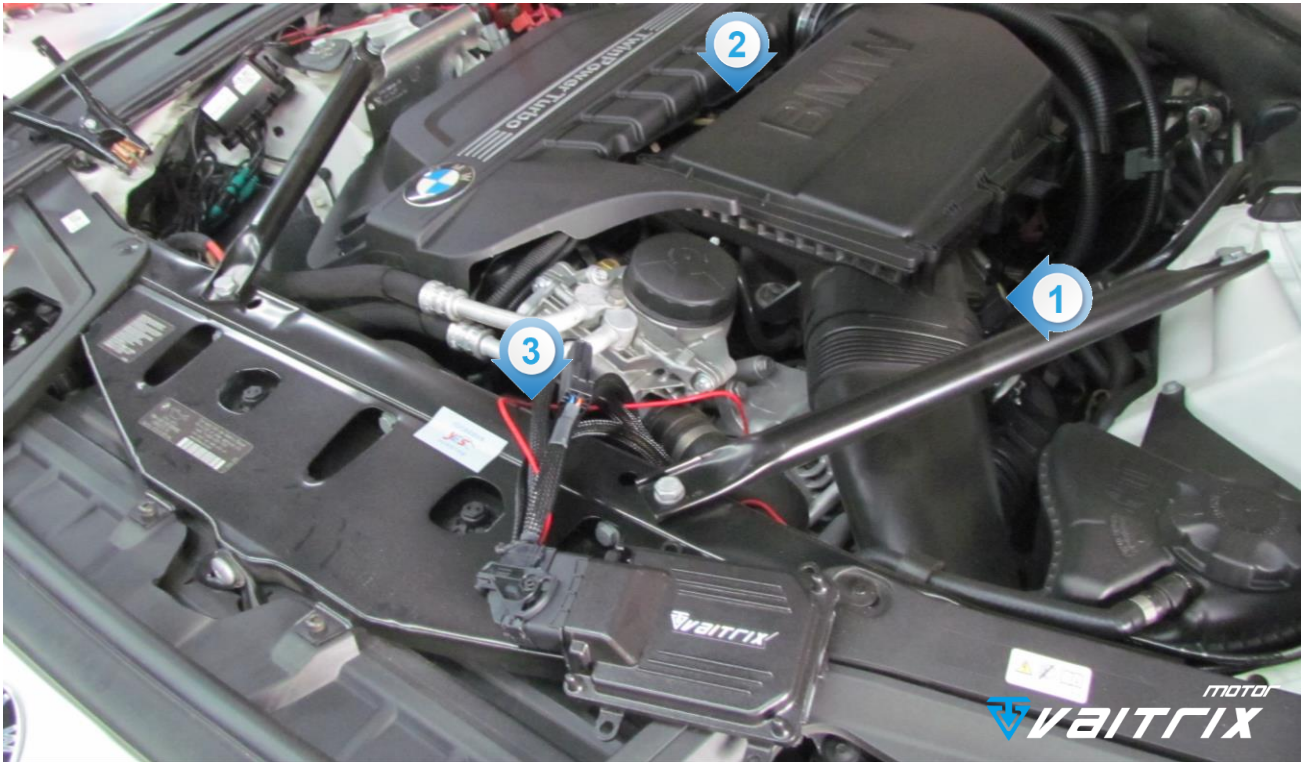

INSTALLATION GUIDE OF METHANOL PIGGYBACK / PRECISION GEN2 PLUG & PLAY GAUGE FOR N55

NOTICE:

Please turn off ignition, put the car to sleep mode and start installation after ten minutes !

1 OP1 BOOST

2 OP2 MANIFOLD (GAUGE)

3 CAMSHAFT