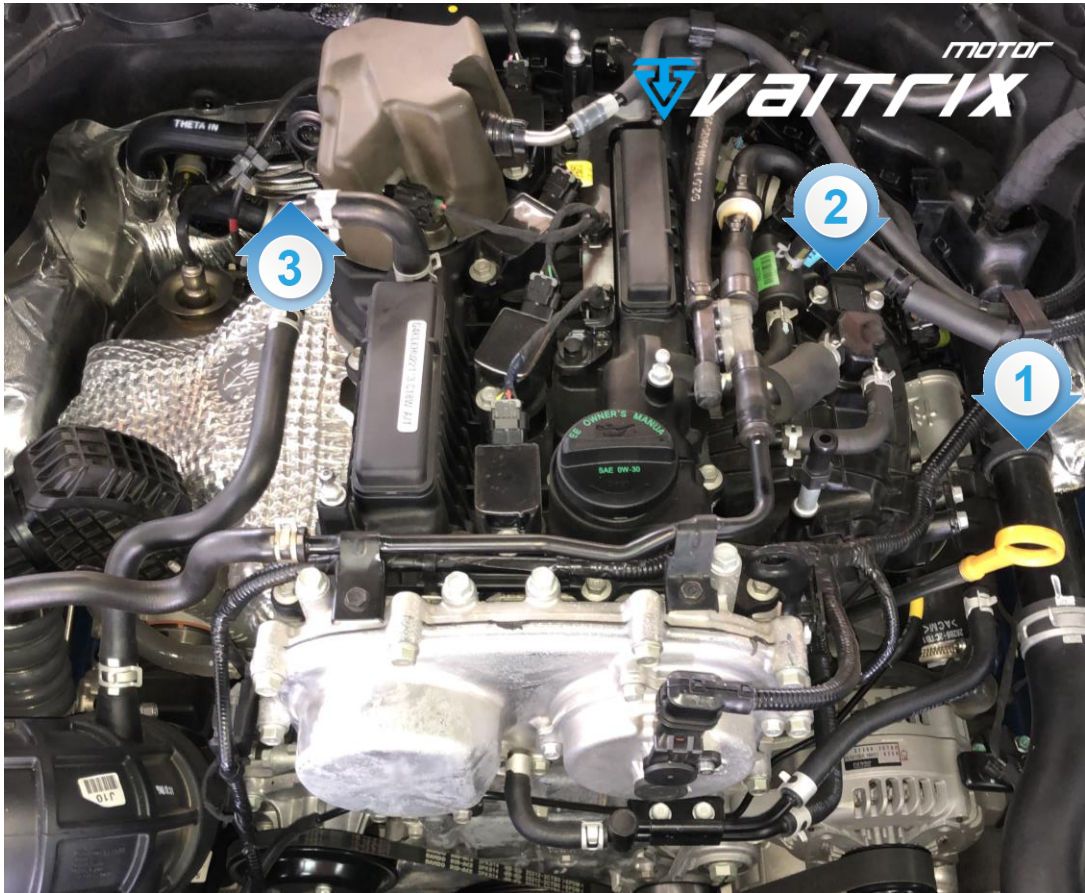

**INSTALLATION GUIDE OF METHANOL PIGGYBACK /
PRECISION GEN2 PLUG & PLAY GAUGE FOR Theta II GDI turbo I4**

NOTICE:

Please turn off ignition, put the car to sleep mode and start installation after ten minutes !

1 OP1 BOOST

2 OP2 MANIFOLD (GAUGE)

3 CAMSHAFT